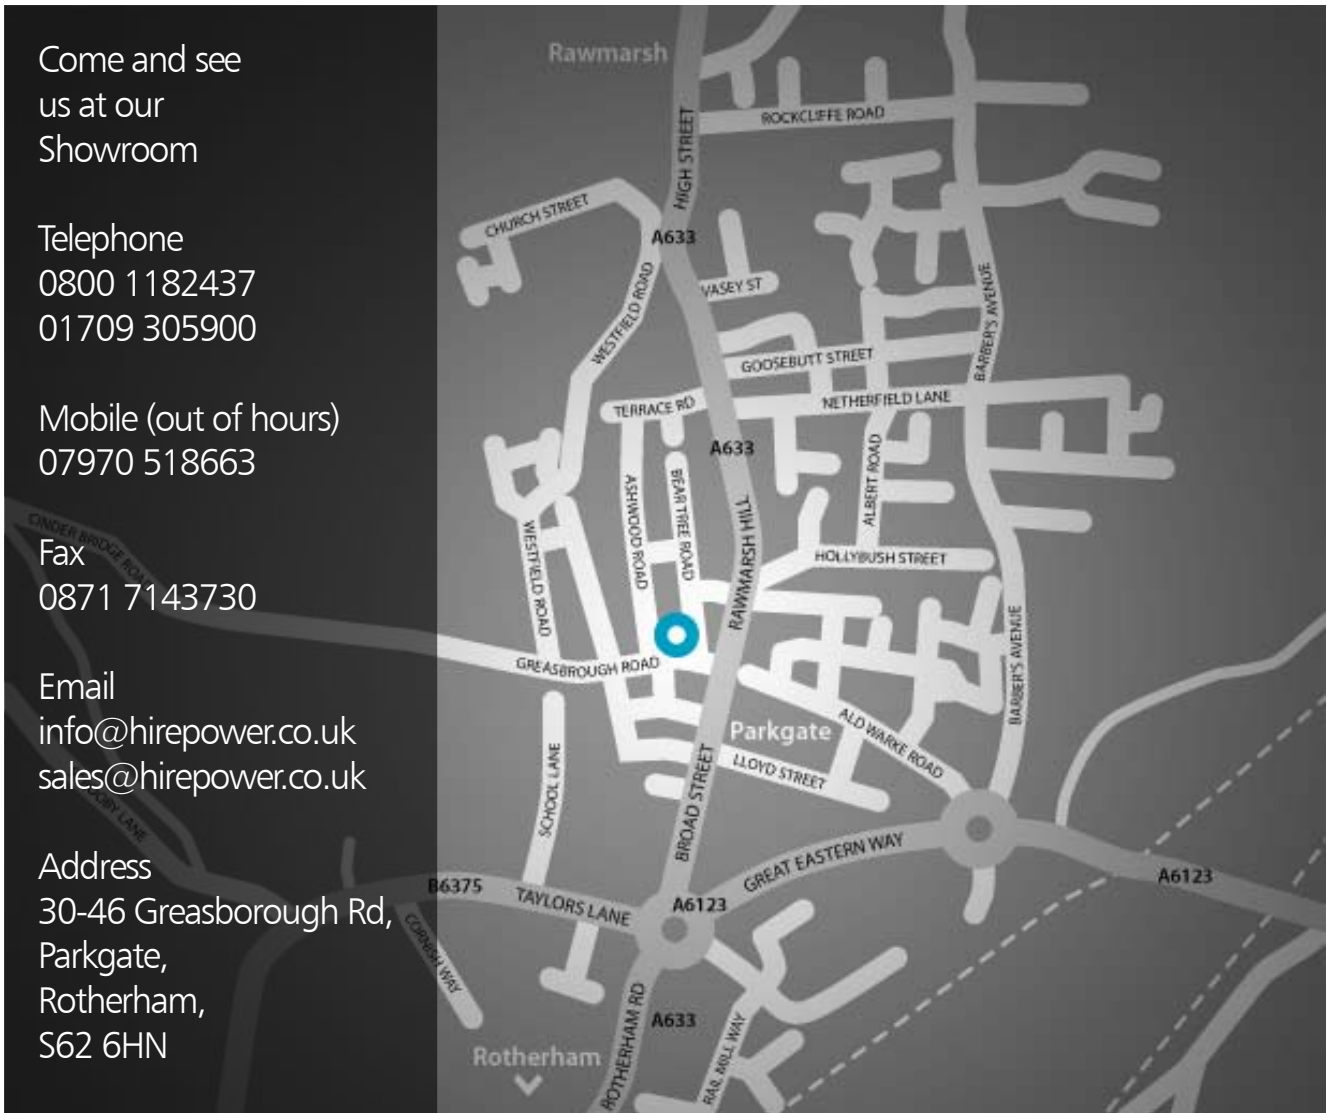

Direction from the M1...

- 1) From Junction 33 M1 turn left towards Rotherham.
- 2) Straight ahead over 4 roundabouts.
- 3) You should now see B&Q on your left. Follow the road under a concrete footbridge to a small roundabout.
- 4) Turn right. Proceed through the industrial estate for about 2 miles.
- 5) At the roundabout turn first left. Netto should be on your left and a Ford dealer on your right.
We are the first shop on the right.